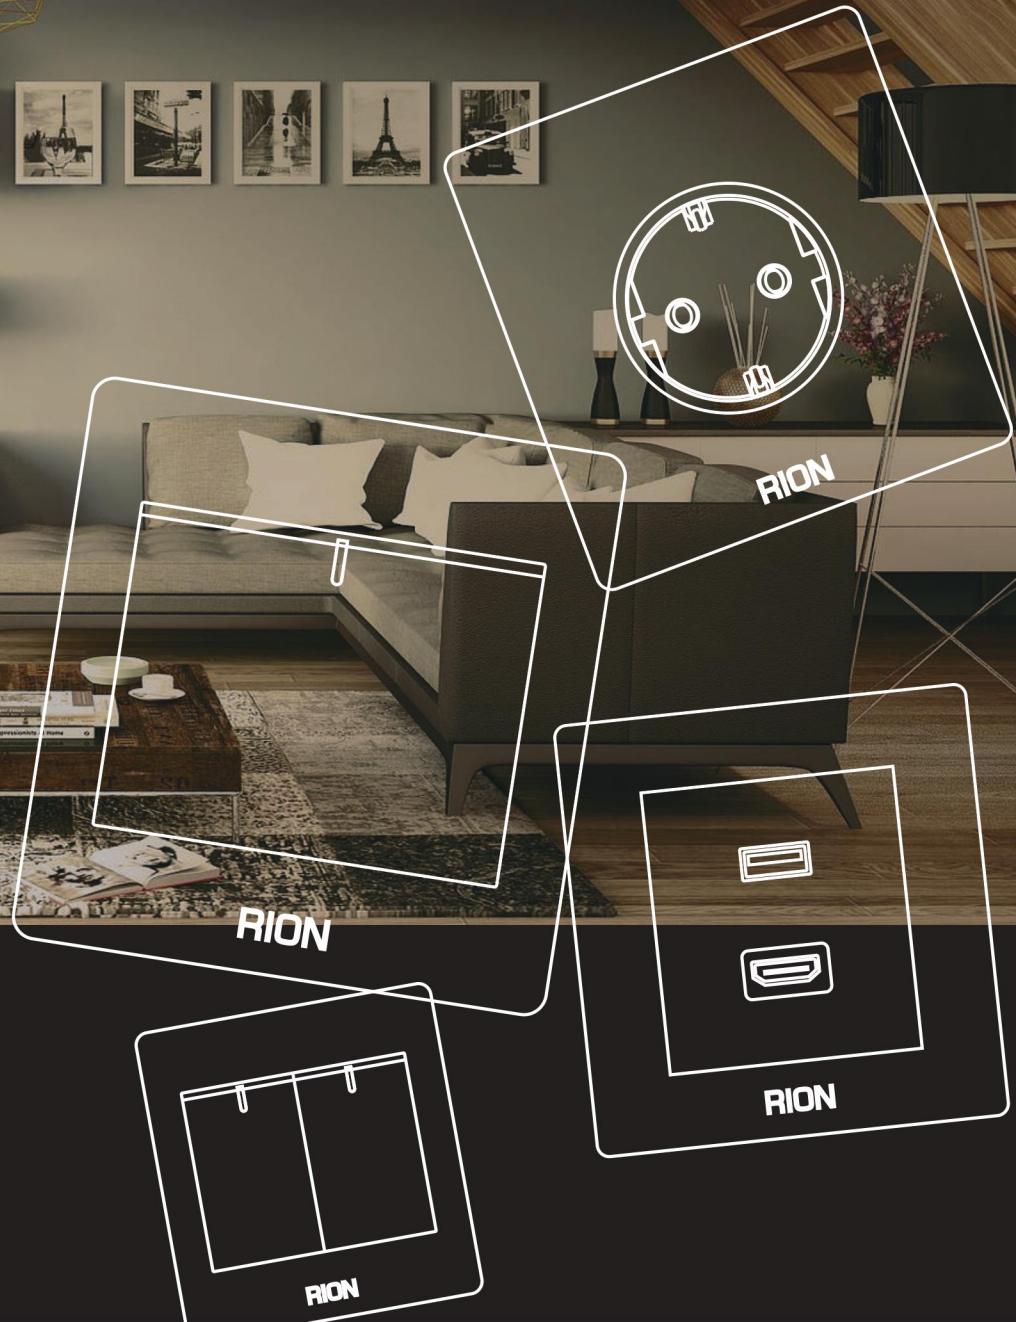

RION

2019

CATALOGUE

유럽형 스위치 콘센트 전문 제조 업체

European Style
Professional Company
Convenient Switch & Socket
High-quality Material

www.rionmall.com
www.rionelectronics.com

Company view

RION